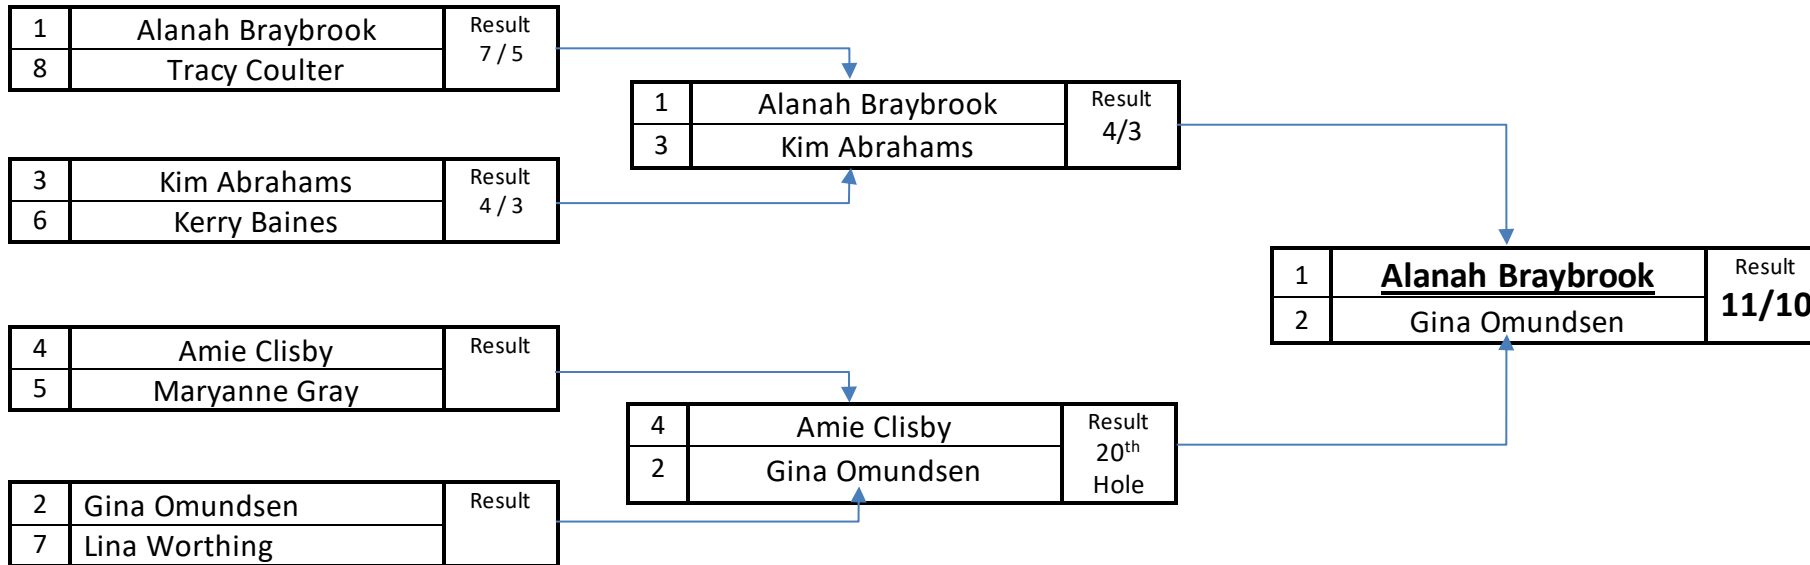

## 2026 Women's Match Play Championships SILVER DIVISION

**Quarter Final – 19/4/26**  
Play by latest 3/5/26

**Semi Final – 10/5/26**  
Play by latest 17/5/26

**Best of 36-Hole Final 24/5/26**  
(Must be played Sunday 24<sup>th</sup> May)

## 2026 Women's Match Play Championships BRONZE DIVISION

**Best of 36-Hole Final 24/5/26**  
(Must be played Sunday 24<sup>th</sup> May)

1	<b><u>Renee Graham</u></b>	Result <b>2/1</b>
2	Carol Lightfoot	